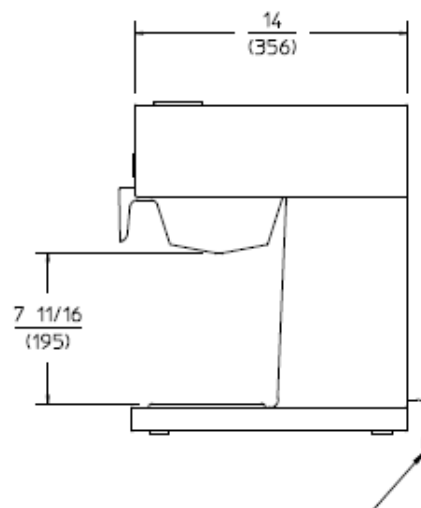

BLOOMFIELD

Features

- The Lo-Profile system makes brewing effortless and with its compact size, just under 17", it does it all. The Bloomfield Lo-Profile brewing system, simply worry-free..
- Ready-to-Brew light indicates the proper water temperature to help eliminate the guesswork in brewing.
- *Superior sprayhead design spreads water over the coffee grounds, creating agitation and a floating action that completely saturates the coffee to capture the full, rich essence of every bean.*
- Three warming stations with porcelain enameled warmer plates position decanters securely.
- High quality easy to clean stainless steel construction.

MODEL: 8571

Koffee King® Three Warmer Pourover Coffee Brewer

DIMENSIONS: INCH
(MM)

Specifications:

Watts	Volts	Amps	Phase	Power Supply Cord
1800	120	15	Single	NEMA 5-15P