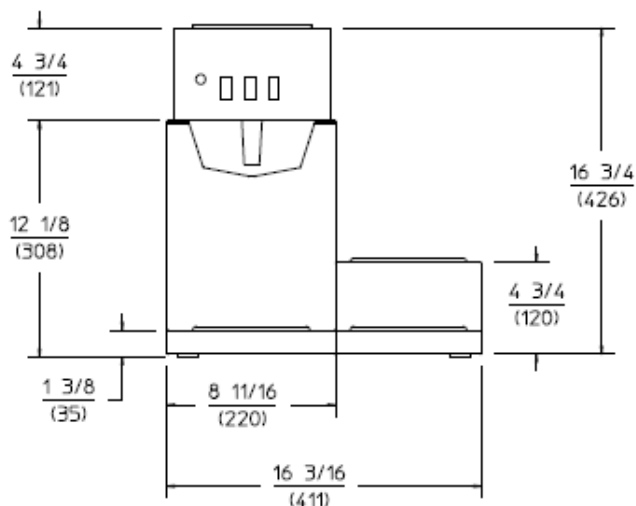

BLOOMFIELD

Features

- The Lo-Profile system makes brewing effortless and with its compact size, just under 17", it does it all. The Bloomfield Lo-Profile brewing system, simply worry-free..
- Ready-to-Brew light indicates the proper water temperature to help eliminate the guesswork in brewing.
- *Superior sprayhead design spreads water over the coffee grounds, creating agitation and a floating action that completely saturates the coffee to capture the full, rich essence of every bean.*
- Three warming stations with porcelain enameled warmer plates position decanters securely.
- High quality easy to clean stainless steel construction.

MODEL: 8571

Koffee King® Three Warmer Pourover Coffee Brewer

DIMENSIONS: INCH
(MM)

Specifications:

Watts	Volts	Amps	Phase	Power Supply Cord
1800	120	15	Single	NEMA 5-15P