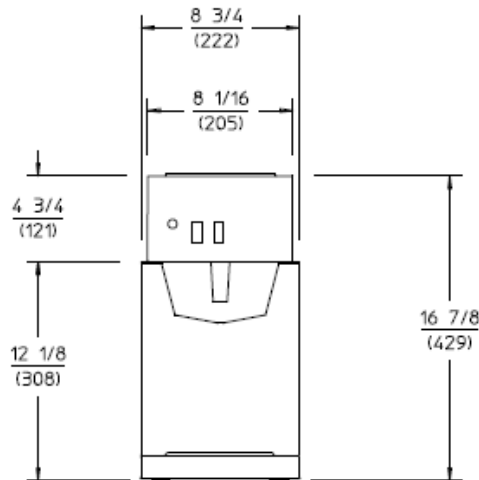

MODEL: 8543

**Koffee King® Two
Warmer Pourover
Coffee Brewer**

DIMENSIONS: INCH
(MM)

Specifications:

Watts	Volts	Amps	Phase	Power Supply Cord
1700	120	14.2	Single	NEMA 5-15P