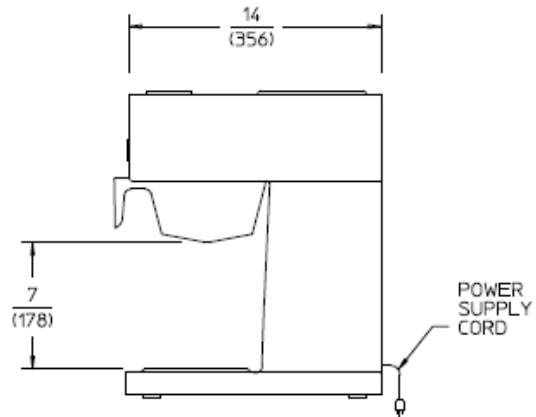

BLOOMFIELD

Features

- Like all Bloomfield products, this proven, efficient brewing system is designed to take advantage of the finest electrical components and has the lowest service cost in the industry for this type of brewer. Our exclusive water delivery system spreads a precise amount of water over the coffee grounds for complete saturation and much better taste.
- Ready-to-Brew light indicates the proper water temperature to help eliminate the guesswork in brewing.
- Two warming stations with porcelain enameled warmer plates position decanters securely.
- Premium quality thermostat has a full-length stainless steel sensing bulb that recognizes water temperature accurately and cycles less frequently.

MODEL: 8543

**Koffee King® Two
Warmer Pourover
Coffee Brewer**

DIMENSIONS: INCH
(MM)

Specifications:

Watts	Volts	Amps	Phase	Power Supply Cord
1700	120	14.2	Single	NEMA 5-15P